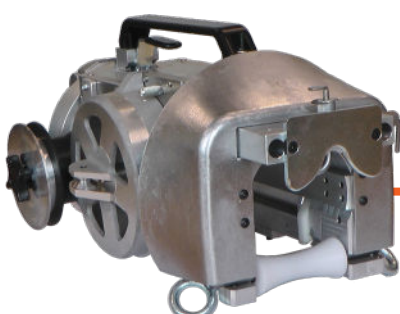

DCD

Design & Manufacturing Ltd.

Swivels & Connectors

- Clevis Pin
- Line Swivels
- Wire & Rope Connectors
- Breakaway Connectors
- Shackles & Connectors
- Wire Rope Bridle Sling

Cable Pulling Eyes

- Swivel-Grip
- Power-Grips
- Cable Pulling Eye Kits
- Multiplex Eyes
- Mini-Grip
- Pulling Harness

Manhole Tools

- Quadrants, Hangers
- Guides
- Sheaves
- Meter Box Puller
- Entry Bells
- Cable Protectors/Separators
- Manhole Brace

Cable Lubricants

- Tube-Lube 326
- Tube-Lube 326 Applicators
- Tube-Lube 346
- Lube Spreader

Cable Pullers

- TUF-Lugger Lite
- Anchors & Accessories
- Meter Box Puller Kits
- TUF-Lugger
- TUF-Lugger Add-ons
- Fiber Cable Puller

Duct Rodders

- Deluxe Duct Rodders
- Duct Rodder Accessories
- Rod Counter
- Wire Mesh Grips
- Hand Rodder
- Fiber Optic Cage

Line Blowing

- Power Blower
- Blower Add-ons
- Blowing Projectiles
- Control Valve, Duct Seals
- Spool Frame
- Tapes & Twine

Overhead Products

- Lashers
- Lasher Accessories
- Lashing Wire & Clamps
- Pin Guard