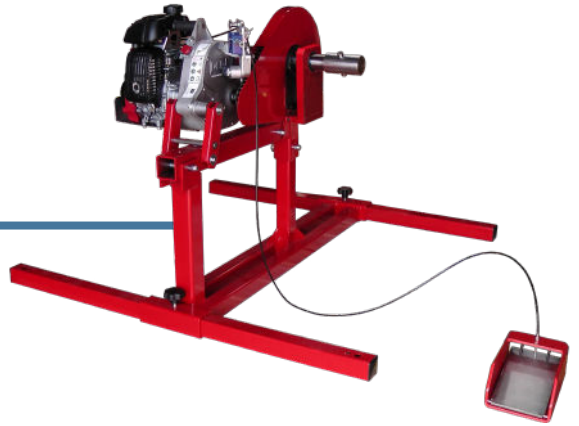

Duct Rodders

- Deluxe Duct Rodders
- Duct Rodder Accessories
- Rod Counter
- Wire Mesh Grips
- Hand Rodder
- Fiber Optic Cage

Line Blowing

- Power Blower
- Blower Add-ons
- Blowing Projectiles
- Control Valve, Duct Seals
- Spool Frame
- Tapes & Twine